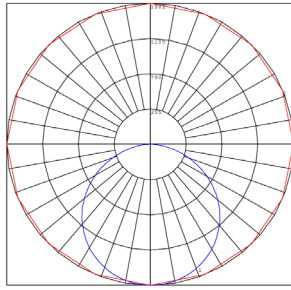

Photometrics: CWS-18-MCTP

BUD Rating: B2-U2-G1