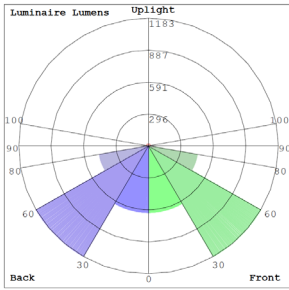

Photometrics: CWS-18-MCTP

BUD Rating: B2-U2-G1