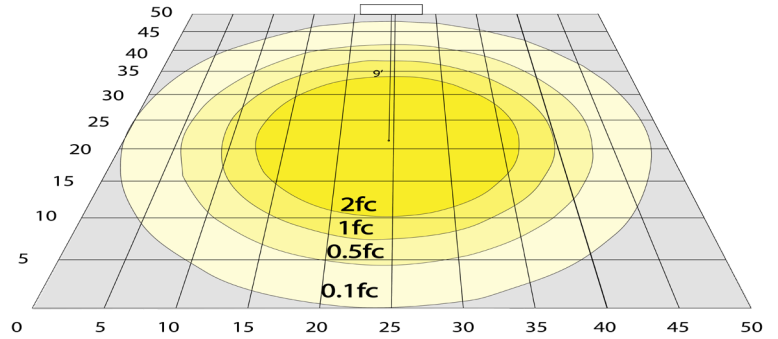

### Other Models:

• 20W | 1700LM | CWS-12-MCTP

• 40W | 3400LM | CWS-48-MCTP

## Photometrics: CWS-18-MCTP

BUD Rating: B2-U2-G1

Simulation Based on 4000K Area 50'x 50' Mounting Height: 9'